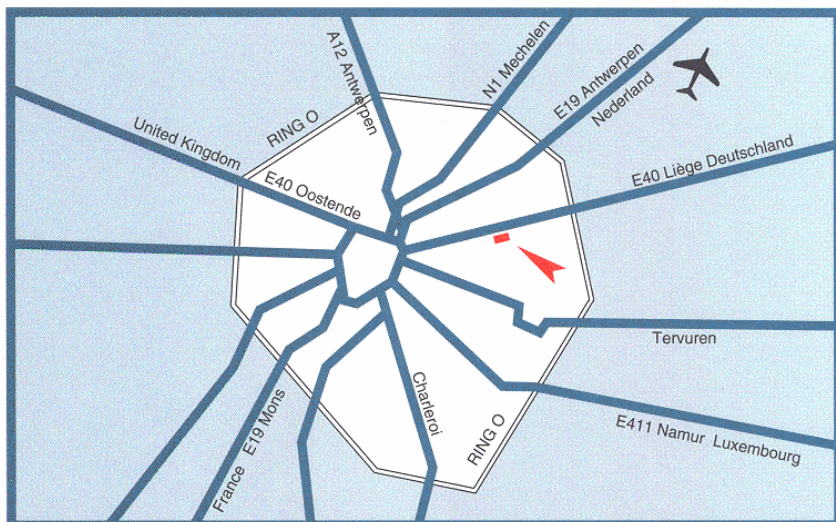

N.V. A.C.Nielsen C° (Belgium) S.A.
Avenue des Pléiades - Plejadenlaan 73
1200 Bruxelles – Brussel
Tel: 02-778.70.11
Fax: 02-778.70.78

Route description:

Coming from Brussels Center:

- Take the E40 – direction Liège
- On the E40, take Exit 19 (Woluwé – Evere) and turn right
- In front of CORA, turn right into **Rue Gulledelle Straat**
 - After the bend (S shape), entrance at back of Nielsen building on your left (next to MSD).
 - Outside parking places Nielsen near the entrance.

Coming from the ring or Liège:

- Take the E40 – direction Brussels
- On the E40, take Exit 19 (Woluwé – Evere) and turn left (bridge over E40)
- In front of CORA, turn right into **Rue Gulledelle Straat**
 - After the bend (S shape), entrance at back of Nielsen building on your left (next to MSD).
 - Outside parking places Nielsen near to entrance

ANTARES BLOC B
Private access and parking
Accès et parking privé
Private toegang en parking

▼
Rue Gulledelle
Gulledellestraat