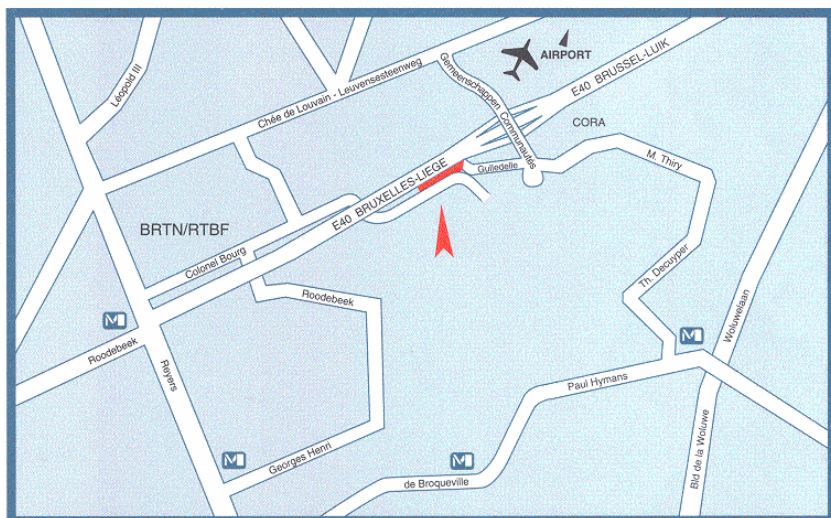

N.V. A.C.Nielsen C° (Belgium) S.A.
Avenue des Pléiades - Plejadenlaan 73
1200 Bruxelles – Brussel
Tel: 02-778.70.11
Fax: 02-778.70.78

Route description:

Coming from Brussels Center:

- Take the E40 – direction Liège
- On the E40, take Exit 19 (Woluwé – Evere) and turn right
- In front of CORA, turn right into **Rue Gulledelle Straat**
 - After the bend (S shape), entrance at back of Nielsen building on your left (next to MSD).
 - Outside parking places Nielsen near the entrance.

Coming from the ring or Liège:

- Take the E40 – direction Brussels
- On the E40, take Exit 19 (Woluwé – Evere) and turn left (bridge over E40)
- In front of CORA, turn right into **Rue Gulledelle Straat**
 - After the bend (S shape), entrance at back of Nielsen building on your left (next to MSD).
 - Outside parking places Nielsen near to entrance

ANTARES BLOC B
Private access and parking
Accès et parking privé
Private toegang en parking

▼
Rue Gulledelle
Gulledellestraat