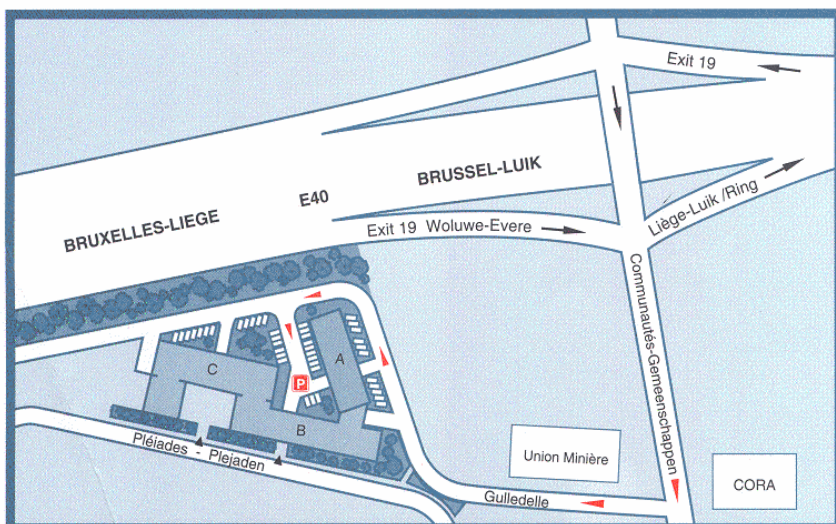

N.V. A.C.Nielsen C° (Belgium) S.A.
Avenue des Pléiades - Plejadenlaan 73
1200 Bruxelles – Brussel
Tel: 02-778.70.11
Fax: 02-778.70.78

Route description:

Coming from Brussels Center:

- Take the E40 – direction Liège
- On the E40, take Exit 19 (Woluwé – Evere) and turn right
- In front of CORA, turn right into **Rue Gulledelle Straat**
 - After the bend (S shape), entrance at back of Nielsen building on your left (next to MSD).
 - Outside parking places Nielsen near the entrance.

Coming from the ring or Liège:

- Take the E40 – direction Brussels
- On the E40, take Exit 19 (Woluwé – Evere) and turn left (bridge over E40)
- In front of CORA, turn right into **Rue Gulledelle Straat**
 - After the bend (S shape), entrance at back of Nielsen building on your left (next to MSD).
 - Outside parking places Nielsen near to entrance

ANTARES BLOC B
Private access and parking
Accès et parking privé
Private toegang en parking

▼
Rue Gulledelle
Gulledellestraat